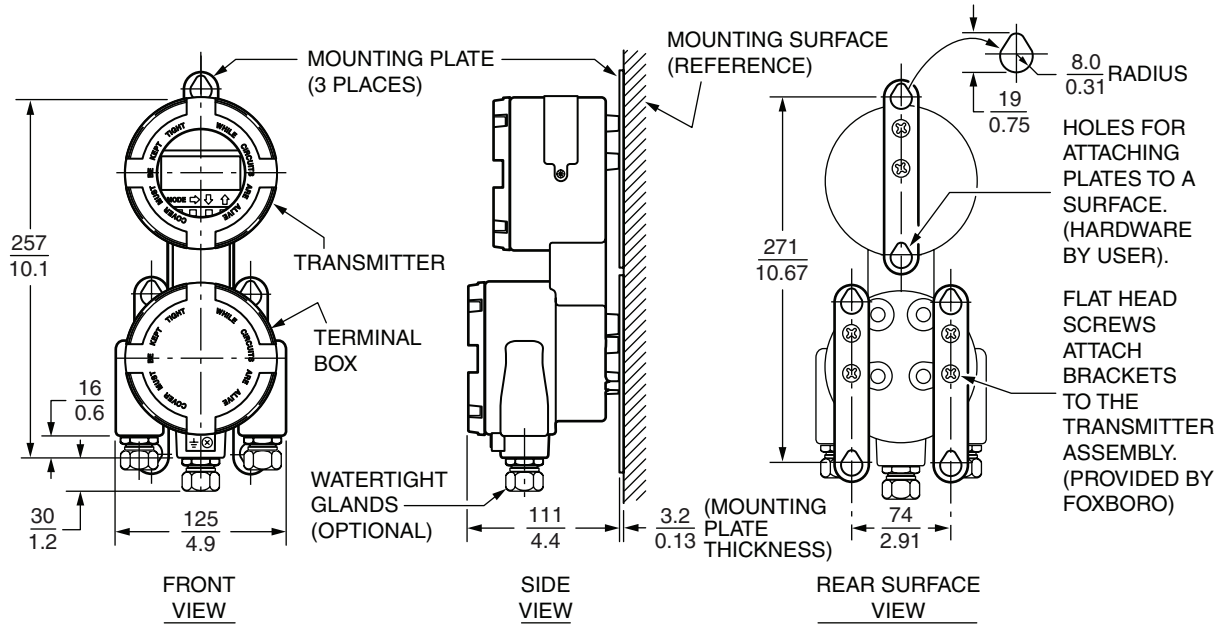

MAG2RT Remote Mounted Magnetic Flow Transmitter

WALL MOUNTED CONFIGURATION

For dimensional information specific to your sales order, refer to Certified Dimensional Prints (CDPs) which can be ordered from your Foxboro Sales Office or authorized factory representative.

PIPE MOUNTED CONFIGURATION

NOTE
See Figure above
for Transmitter
Dimensions.