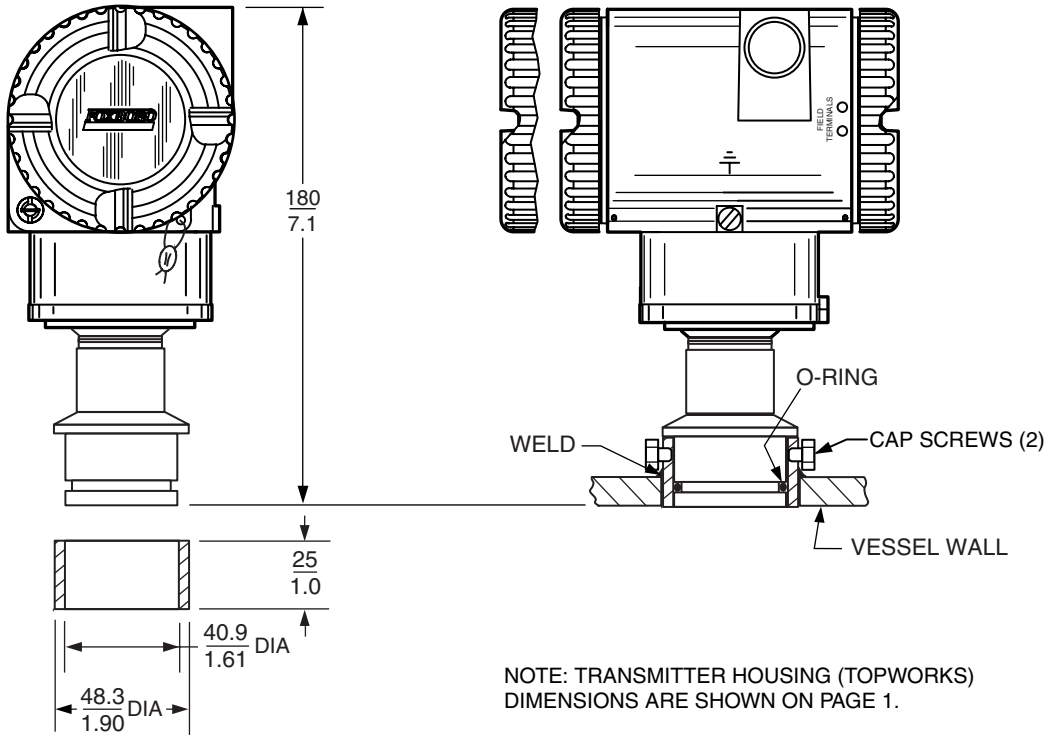

I/A Series[®] Gauge and Absolute Pressure Transmitters With Pulp and Paper Process Connections

For dimensional information specific to your sales order, refer to Certified Dimensional Prints (CDPs) which can be ordered from your Foxboro Sales Office or authorized factory representative.

NOMINAL 1 1/2 INCH SLEEVE TYPE

NOMINAL 1 INCH THREADED TYPE

NOTE: TRANSMITTER HOUSING (TOPWORKS) DIMENSIONS ARE SHOWN ON PAGE 1.

33 Commercial Street
 Foxboro, MA 02035-2099
 United States of America
 www.foxboro.com
 Inside U.S.: 1-866-746-6477
 Outside U.S.: 1-508-549-2424
 or contact your local Foxboro
 representative.
 Facsimile: 1-508-549-4999