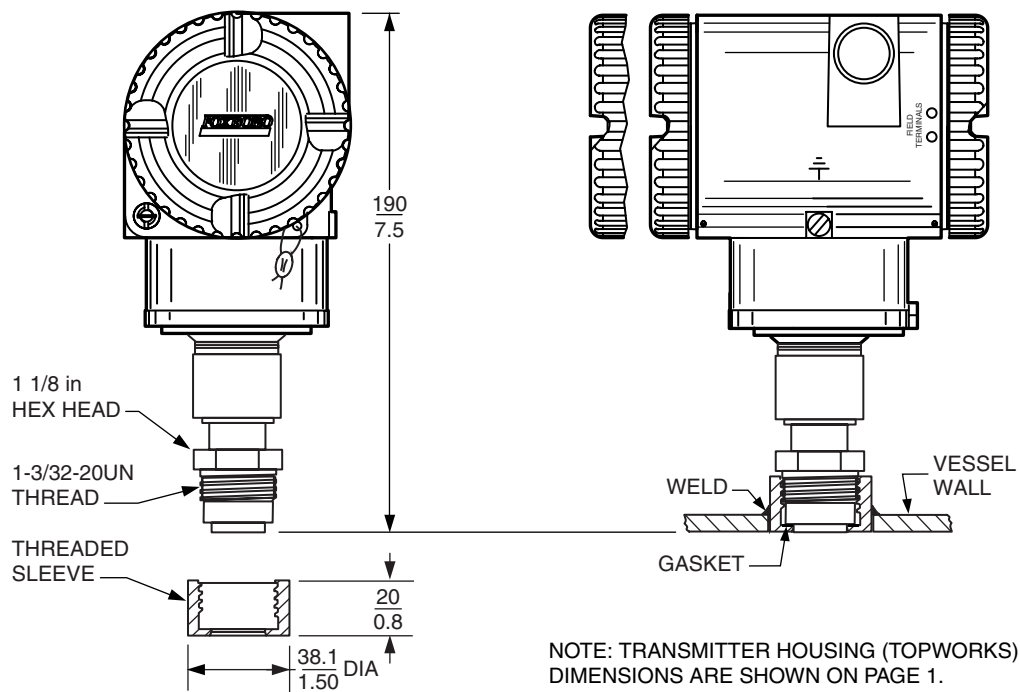

I/A Series[®] Gauge and Absolute Pressure Transmitters With Pulp and Paper Process Connections

For dimensional information specific to your sales order, refer to Certified Dimensional Prints (CDPs) which can be ordered from your Foxboro Sales Office or authorized factory representative.

NOMINAL 1 1/2 INCH SLEEVE TYPE

NOMINAL 1 INCH THREADED TYPE

NOTE: TRANSMITTER HOUSING (TOPWORKS) DIMENSIONS ARE SHOWN ON PAGE 1.

33 Commercial Street
 Foxboro, MA 02035-2099
 United States of America
 www.foxboro.com
 Inside U.S.: 1-866-746-6477
 Outside U.S.: 1-508-549-2424
 or contact your local Foxboro
 representative.
 Facsimile: 1-508-549-4999