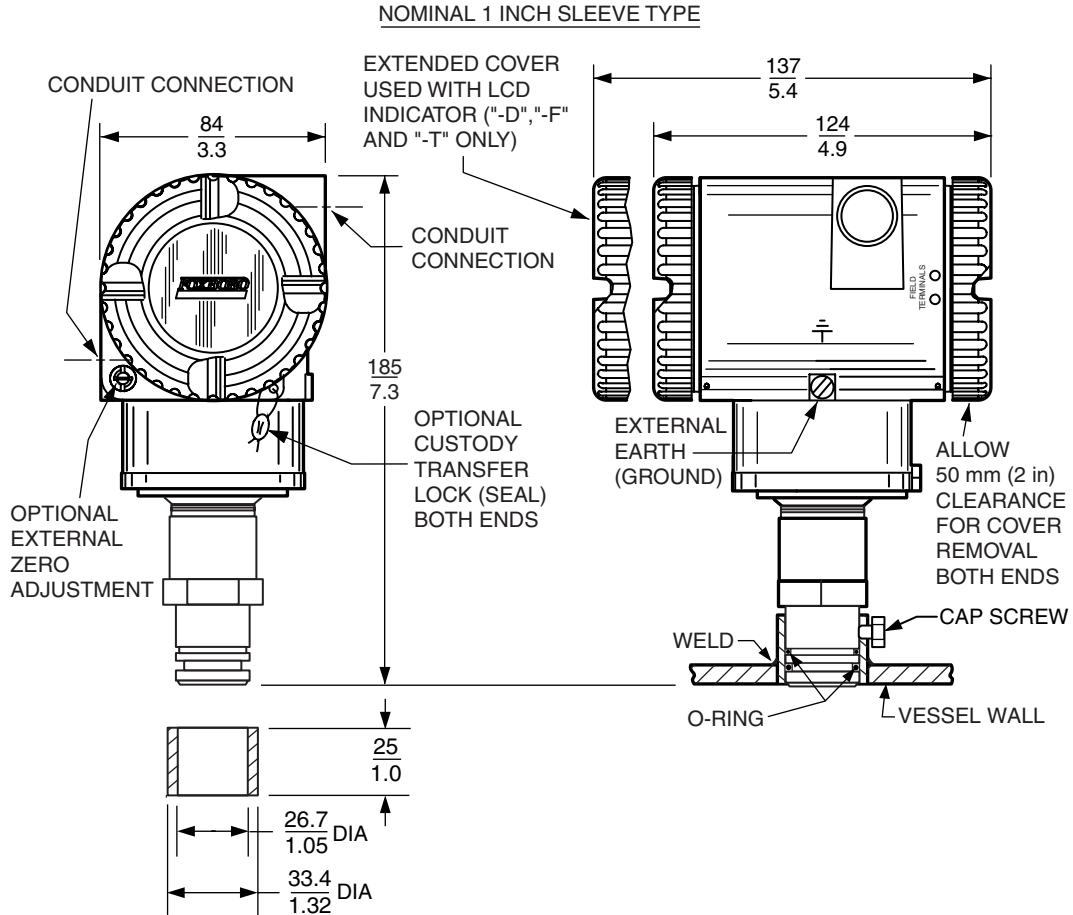

I/A Series[®] Gauge and Absolute Pressure Transmitters With Pulp and Paper Process Connections

For dimensional information specific to your sales order, refer to Certified Dimensional Prints (CDPs) which can be ordered from your Foxboro Sales Office or authorized factory representative.

NOMINAL 1 1/2 INCH SLEEVE TYPE

NOMINAL 1 INCH THREADED TYPE

NOTE: TRANSMITTER HOUSING (TOPWORKS) DIMENSIONS ARE SHOWN ON PAGE 1.

33 Commercial Street
 Foxboro, MA 02035-2099
 United States of America
 www.foxboro.com
 Inside U.S.: 1-866-746-6477
 Outside U.S.: 1-508-549-2424
 or contact your local Foxboro
 representative.
 Facsimile: 1-508-549-4999