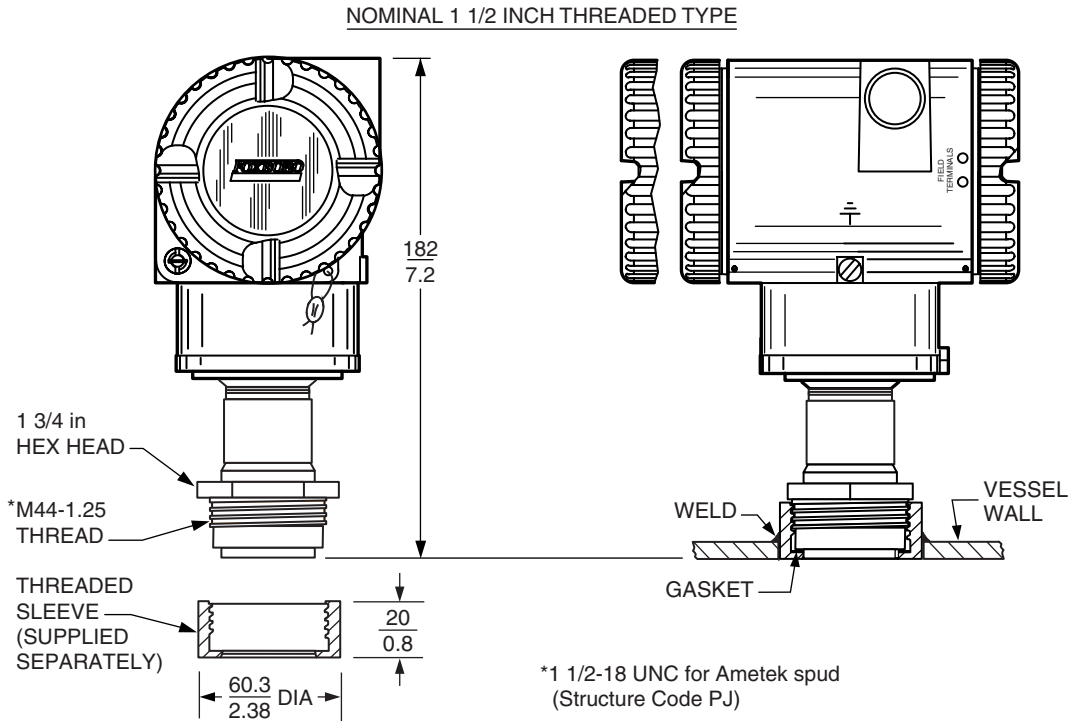

I/A Series[®] Gauge and Absolute Pressure Transmitters With Pulp and Paper Process Connections

For dimensional information specific to your sales order, refer to Certified Dimensional Prints (CDPs) which can be ordered from your Foxboro Sales Office or authorized factory representative.

NOMINAL 1 1/2 INCH SLEEVE TYPE

NOMINAL 1 INCH THREADED TYPE

NOTE: TRANSMITTER HOUSING (TOPWORKS) DIMENSIONS ARE SHOWN ON PAGE 1.

33 Commercial Street
 Foxboro, MA 02035-2099
 United States of America
 www.foxboro.com
 Inside U.S.: 1-866-746-6477
 Outside U.S.: 1-508-549-2424
 or contact your local Foxboro
 representative.
 Facsimile: 1-508-549-4999