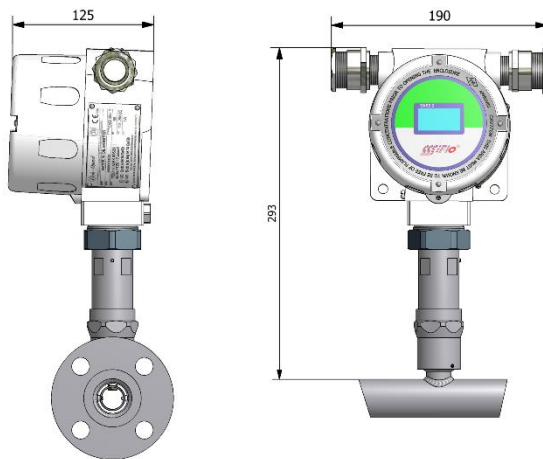

Installation Dimensions for Pipes 1"

Installation Dimensions:

Width 190 mm
 Depth 125 mm
 Height 293 mm

Note: height from top of pipe

Cable Glands:

Gland NPT 3/4
 Cable Ø 13 – 18 mm

Installation Dimensions for Pipes 2"

Installation Dimensions:

Width 190 mm
 Depth 125 mm
 Height 299 mm

Note: height from top of pipe

Cable Glands:

Gland NPT 3/4
 Cable Ø 13 - 18 mm

Installation Dimensions for Pipes 3" ... 48"

Installation Dimensions:

Width 190 mm
 Depth 125 mm
 Height 292 mm

Note: height from top of pipe

Cable Glands:

Gland NPT 3/4
 Cable Ø 13 - 18 mm

For details and instructions how to install the EASZ-2 read the Installation and Operating Manual