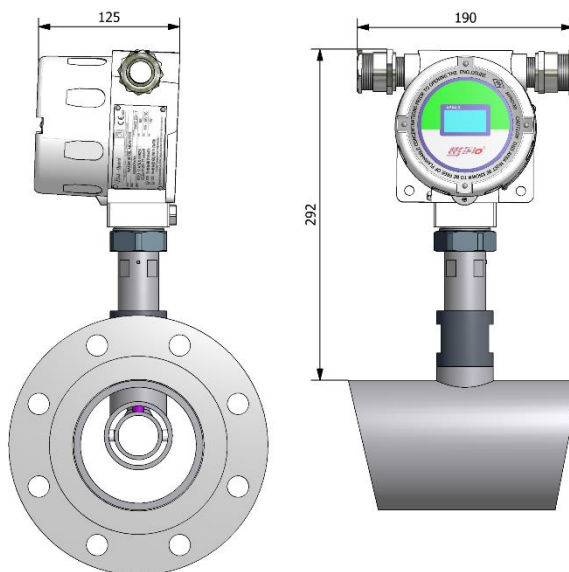

Installation Dimensions for Pipes 1"

Installation Dimensions:

Width 190 mm
 Depth 125 mm
 Height 293 mm

Note: height from top of pipe

Cable Glands:

Gland NPT 3/4
 Cable Ø 13 – 18 mm

Installation Dimensions for Pipes 2"

Installation Dimensions:

Width 190 mm
 Depth 125 mm
 Height 299 mm

Note: height from top of pipe

Cable Glands:

Gland NPT 3/4
 Cable Ø 13 - 18 mm

Installation Dimensions for Pipes 3" ... 48"

Installation Dimensions:

Width 190 mm
 Depth 125 mm
 Height 292 mm

Note: height from top of pipe

Cable Glands:

Gland NPT 3/4
 Cable Ø 13 - 18 mm

For details and instructions how to install the EASZ-2 read the Installation and Operating Manual