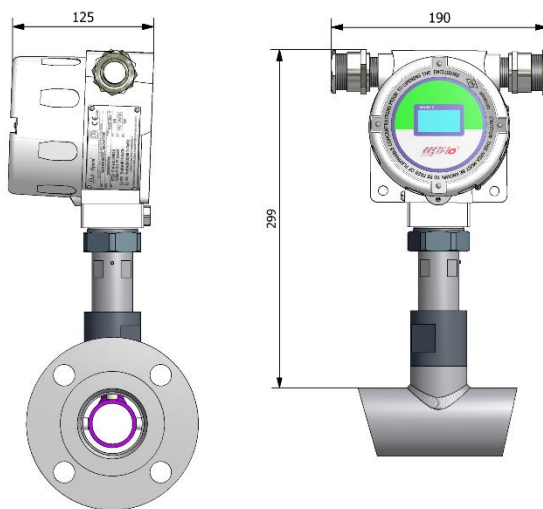

Installation Dimensions for Pipes 1"

Installation Dimensions:

Width 190 mm
 Depth 125 mm
 Height 293 mm

Note: height from top of pipe

Cable Glands:

Gland NPT 3/4
 Cable Ø 13 – 18 mm

Installation Dimensions for Pipes 2"

Installation Dimensions:

Width 190 mm
 Depth 125 mm
 Height 299 mm

Note: height from top of pipe

Cable Glands:

Gland NPT 3/4
 Cable Ø 13 - 18 mm

Installation Dimensions for Pipes 3" ... 48"

Installation Dimensions:

Width 190 mm
 Depth 125 mm
 Height 292 mm

Note: height from top of pipe

Cable Glands:

Gland NPT 3/4
 Cable Ø 13 - 18 mm

For details and instructions how to install the EASZ-2 read the Installation and Operating Manual